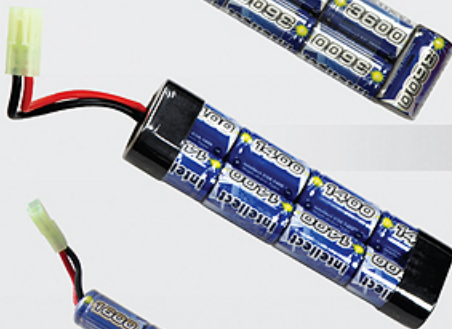

ERBAT19

Ni-MH

Capacity: 1400 mAh
Voltage: 9.6V
Plug Type: Mini-Tamiya Female
Cell Size: 2/3A
Cell Chemistry: NiMH
# of Cells: 8 Cells