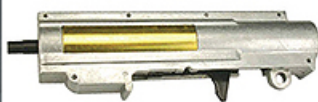

**ULTIMATE PERFORMANCE!
BEST VALUE!**

Introducing ICS's new durable, but economic AEG's! Made from reinforced ABS plastic, these AEG's carry many of the same features as their popular high grade, all metal versions. Also, they are produced to be very easily upgraded, even to all metal. Solid, durable, light, economic... all the makings of a winner!