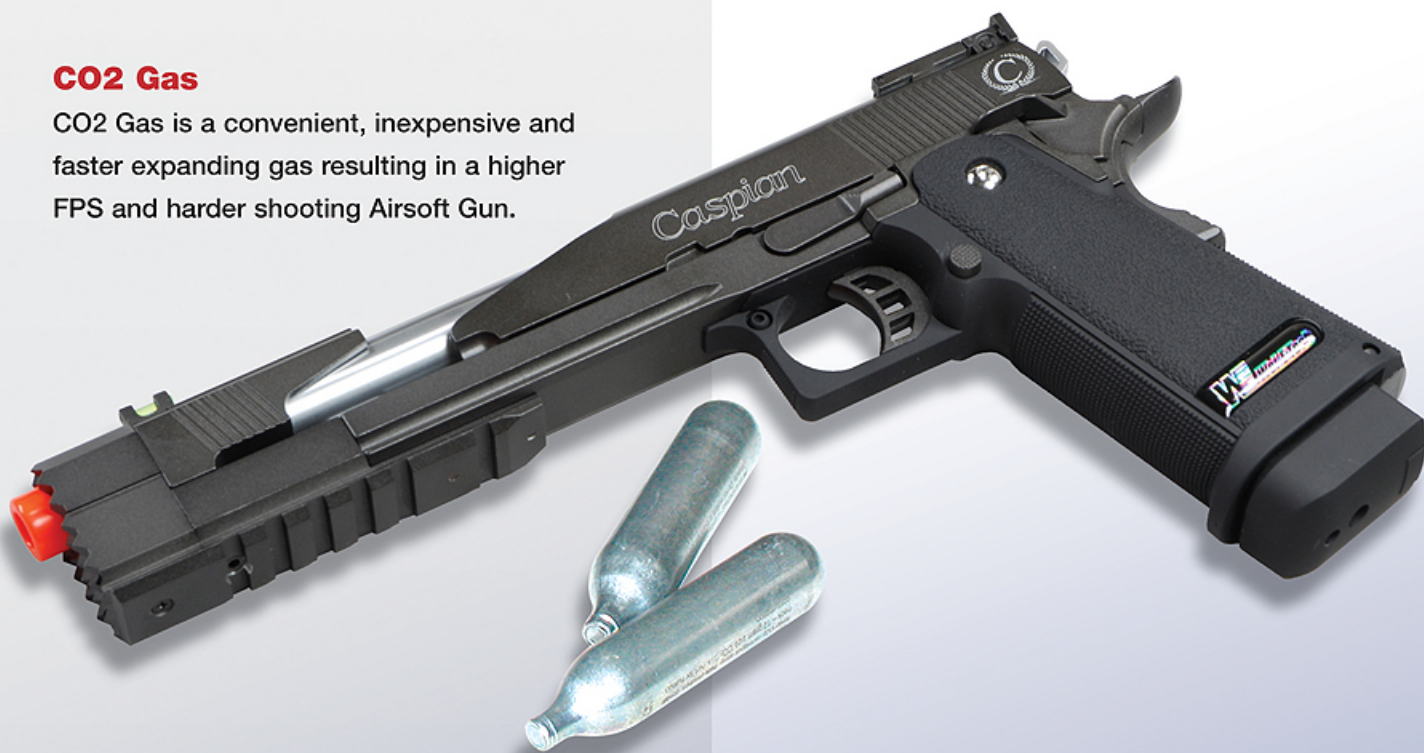

CO2 Gas

CO2 Gas is a convenient, inexpensive and faster expanding gas resulting in a higher FPS and harder shooting Airsoft Gun.