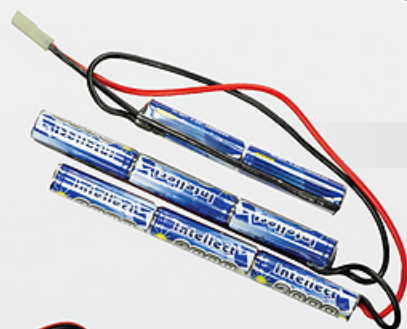

ERBAT1

Ni-MH

Capacity: 2000mAh
Voltage: 9.6V
Plug Type: Mini-Tamiya Female
Cell Size: AA
Cell Chemistry: NiMH
# of Cells: 8 Cells