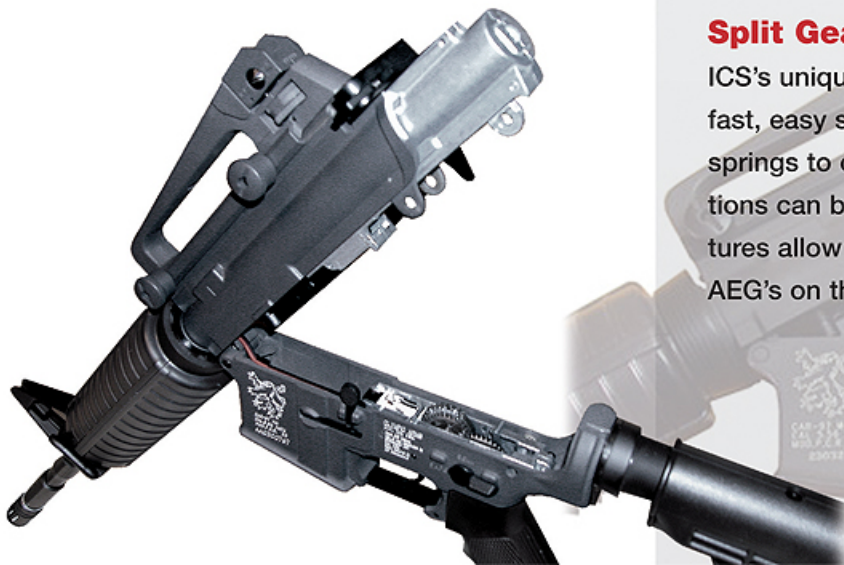

Split Gearbox System

ICS's unique split gearbox system allows for fast, easy servicing and maintenance. Swapping springs to customize AEG's to specific applications can be done in an instant. All these features allow users more time enjoying their AEG's on the battlefield.