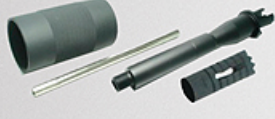

SDJB04A - Free-Floating Tubular Handguard and Universal Barrel Wrench

SDJB03A - Free-Floating Handguard Front Conversion Kit w/Precision Inner Barrel