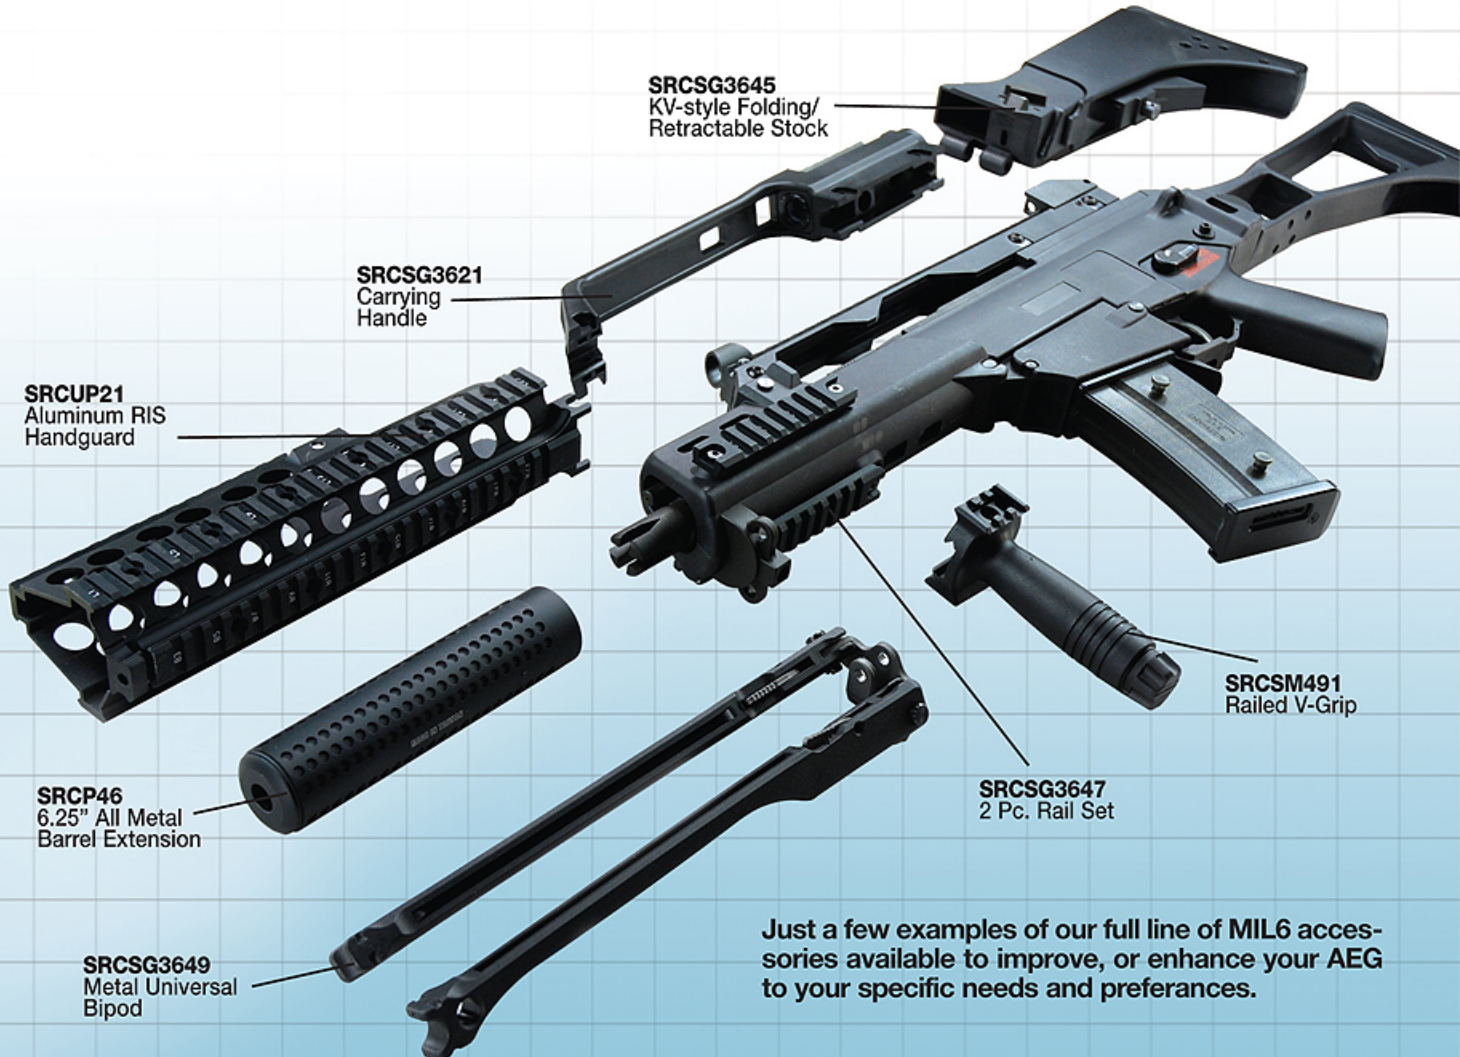

SRCSG3651
KV-style Flattop Carrying
Handle

SRCSG3652
2500rd C-Magazine

AEG PARTS

Just a few examples of our full line of MIL6 accessories available to improve, or enhance your AEG to your specific needs and preferences.