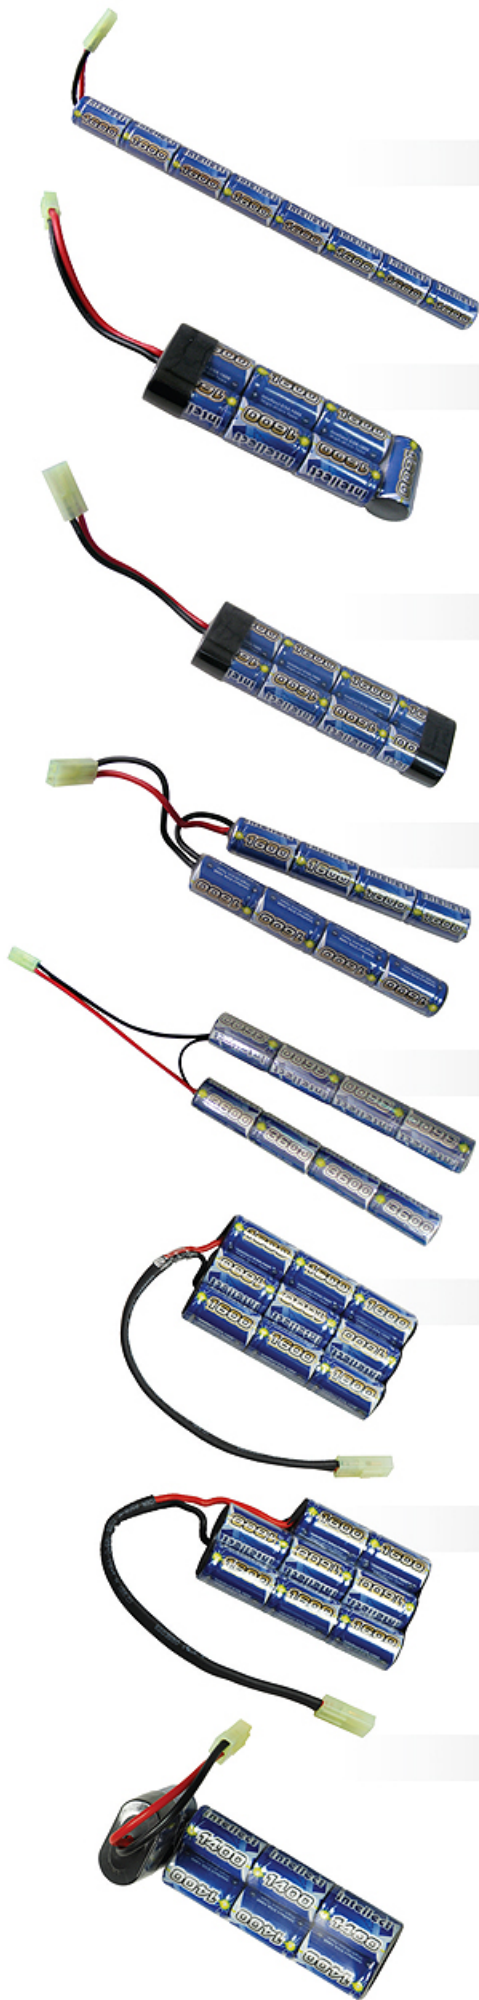

ERBAT21

Ni-MH

Capacity: 1600 mAh
Voltage: 9.6V
Plug Type: Mini-Tamiya Female
Cell Size: 2/3A
Cell Chemistry: NiMH
# of Cells: 8

ERBAT22

Ni-MH

Capacity: 1600 mAh
Voltage: 8.4V
Plug Type: Mini-Tamiya Female
Cell Size: 2/3A
Cell Chemistry: NiMH
# of Cells: 7

ERBAT23

Ni-MH

Capacity: 1600 mAh
Voltage: 9.6V
Plug Type: Mini-Tamiya Female
Cell Size: 2/3A
Cell Chemistry: NiMH
# of Cells: 8

ERBAT24

Ni-MH

Capacity: 1600 mAh
Voltage: 9.6V
Plug Type: Mini-Tamiya Female
Cell Size: 2/3A
Cell Chemistry: NiMH
# of Cells: 8

ERBAT25

Ni-MH

Capacity: 3600 mAh
Voltage: 9.6V
Plug Type: Mini-Tamiya Female
Cell Size: Sub-C
Cell Chemistry: NiMH
# of Cells: 8

ERBAT26

Ni-MH

Capacity: 1600 mAh
Voltage: 10.8V
Plug Type: Mini-Tamiya Female
Cell Size: 2/3A
Cell Chemistry: NiMH
# of Cells: 9

ERBAT27

Ni-MH

Capacity: 1600 mAh
Voltage: 9.6V
Plug Type: Mini-Tamiya Female
Cell Size: 2/3A
Cell Chemistry: NiMH
# of Cells: 8

ERBAT28

Ni-MH

Capacity: 1600 mAh
Voltage: 9.6V
Plug Type: Mini-Tamiya Female
Cell Size: 2/3A
Cell Chemistry: NiMH
# of Cells: 8