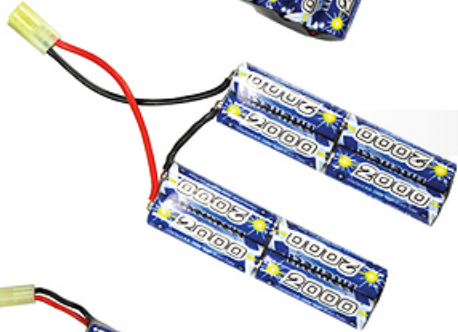

Capacity: 2000mAh
Voltage: 9.6V
Plug Type: Mini-Tamiya Female
Cell Size: AA
Cell Chemistry: NiMh
of Cells: 8 Cells

ERBAT6

Ni-MH

Capacity: 2000mAh
Voltage: 9.6V
Plug Type: Mini-Tamiya Female
Cell Size: AA
Cell Chemistry: NiMh
of Cells: 8 Cells