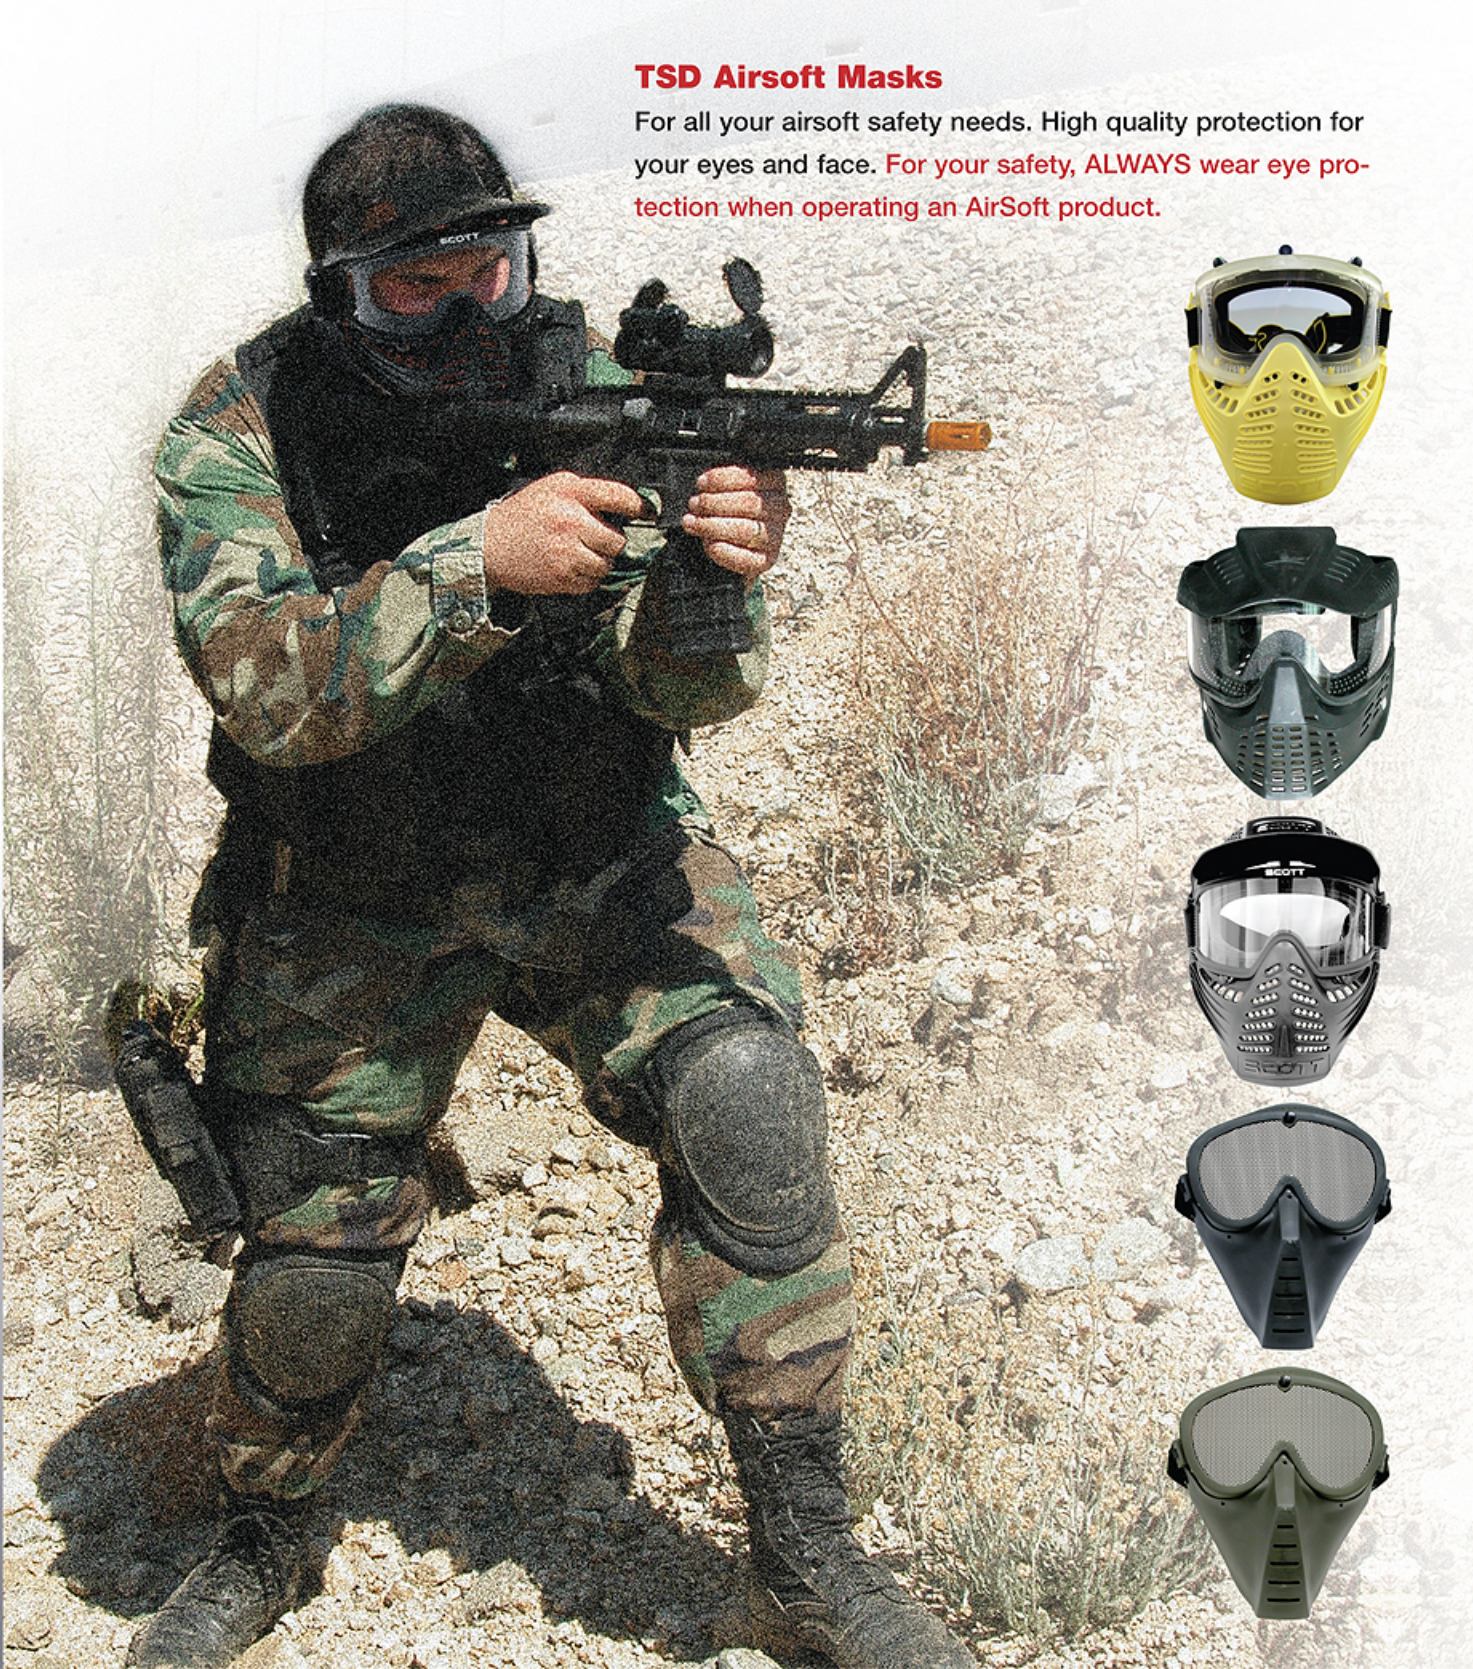

ACCESSORIES

2010

110