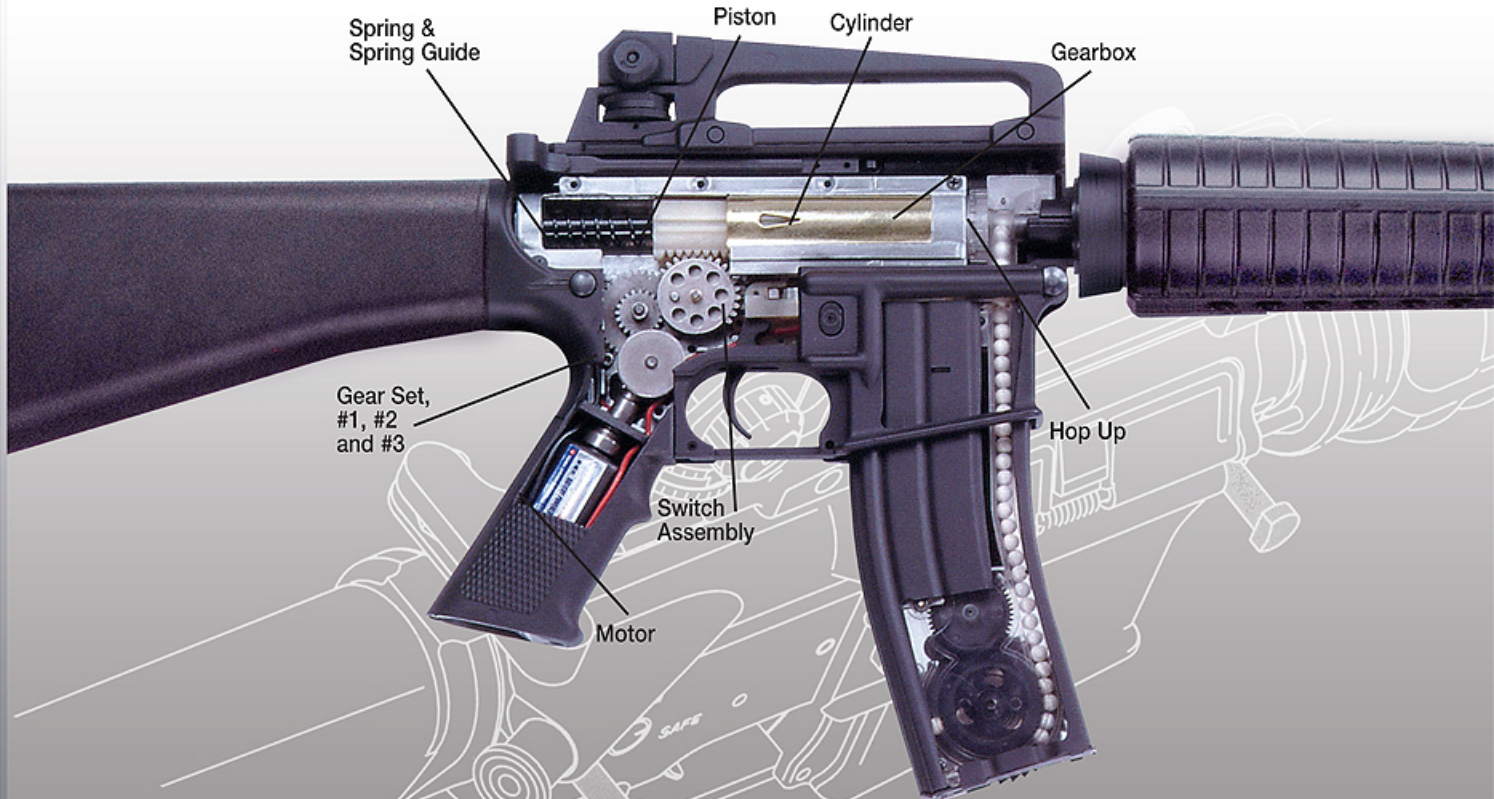

AEG PARTS

Spring & Spring Guide

Piston

Cylinder

Gearbox

Gear Set, #1, #2 and #3

Motor

Switch Assembly

Hop Up

SD 2010

92