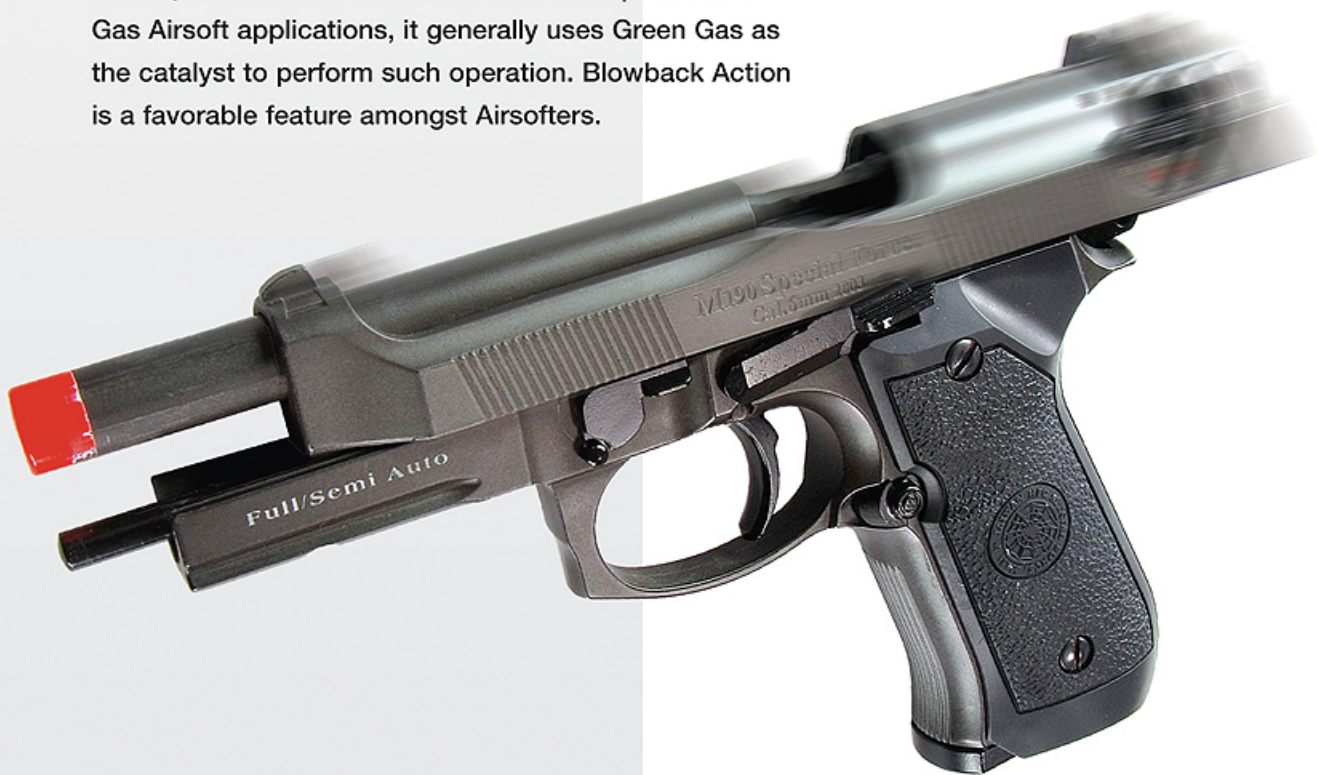

Gas Blowback Action

A blowback feature is a mechanism which cycles a slide, or bolt, to better simulate a real firearm's operation. In Gas Airsoft applications, it generally uses Green Gas as the catalyst to perform such operation. Blowback Action is a favorable feature amongst Airsofters.