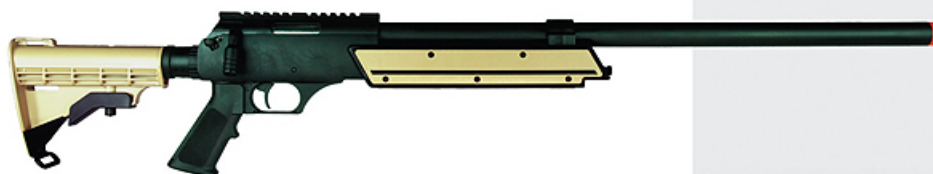

SD98TN

TSD SD98 Bolt Action Sniper Rifle - Tan

Caliber: 6mm BB (0.20g/0.23g/0.25g)
Weight: 10 Lbs
Capacity: 30 BB's
Action: Bolt Action Single Shot
Power: Spring Air Cocking
Velocity: 420-450 FPS with .20g BB's